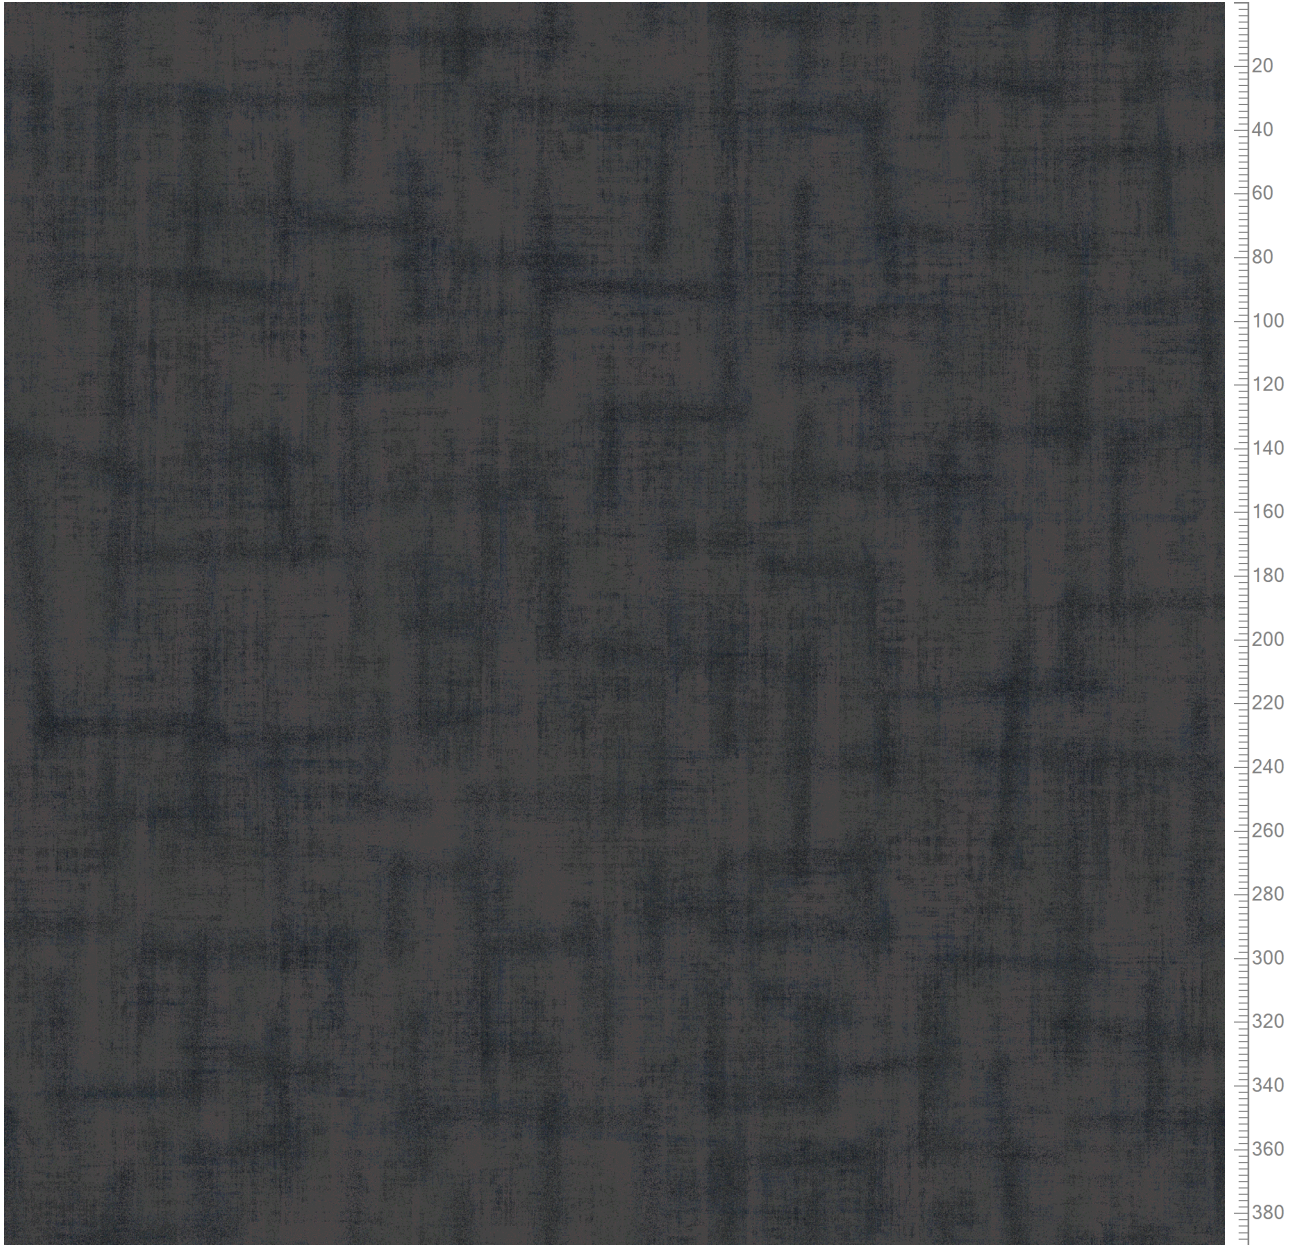

ege	Sku No		Project		Quality	DB	Country	
	0901034		Obscura ink			0901B	DK	
	Design	Version			Repeat type	Width	Length	
	EF51529	7C			2-ROOMREPEAT	390,1	390,1	
	Design ref.	Colors						
	SHADOWPLAY	5595						
						Base no.	Mod. inst.	
						901		
DESI			Reform, Shadowplay - Obscura INK Broadloom					
Design created by: sif			Overlock: UU0620780					
Date: 1-JUL-2021								
Sku MODIFIED by: dgn								
Date: 23-SEP-2021								

Repeat: X=390,1cm Y=390,1cm (Size Shown: X=390,14cm Y=390,14cm)

Page 1 / 2		K28601	K28602	K28603	K20012	H28605	K28606	K28607	K28608	K28609	K28610	H28611	H28632
EF51529-7C		5595-BC1	5595-BC2	5595-BC3	5595-BC4	5595-BC5	5595-BC6	5595-BC7	5595-BC8	5595-BC9	5595-BC10	5595-BC11	5595-BC12
5595		1	2	3	4	5	6	7	8	9	10	11	12
Color Categorization		0	0	0	0	0	0	0	0	0	0	0	0
Wet Factor: 117,4%				53,7%	17,2%	13,3%	20,7%			12,4%			
1	53,72%			100									
2	26,47%				47		47			47			
3	9,58%					47	86						
4	10,23%				47	86							

Colors are approximation only. Physical sample must be approved for ordering.

Copyright: egecarpets a/s - Desi