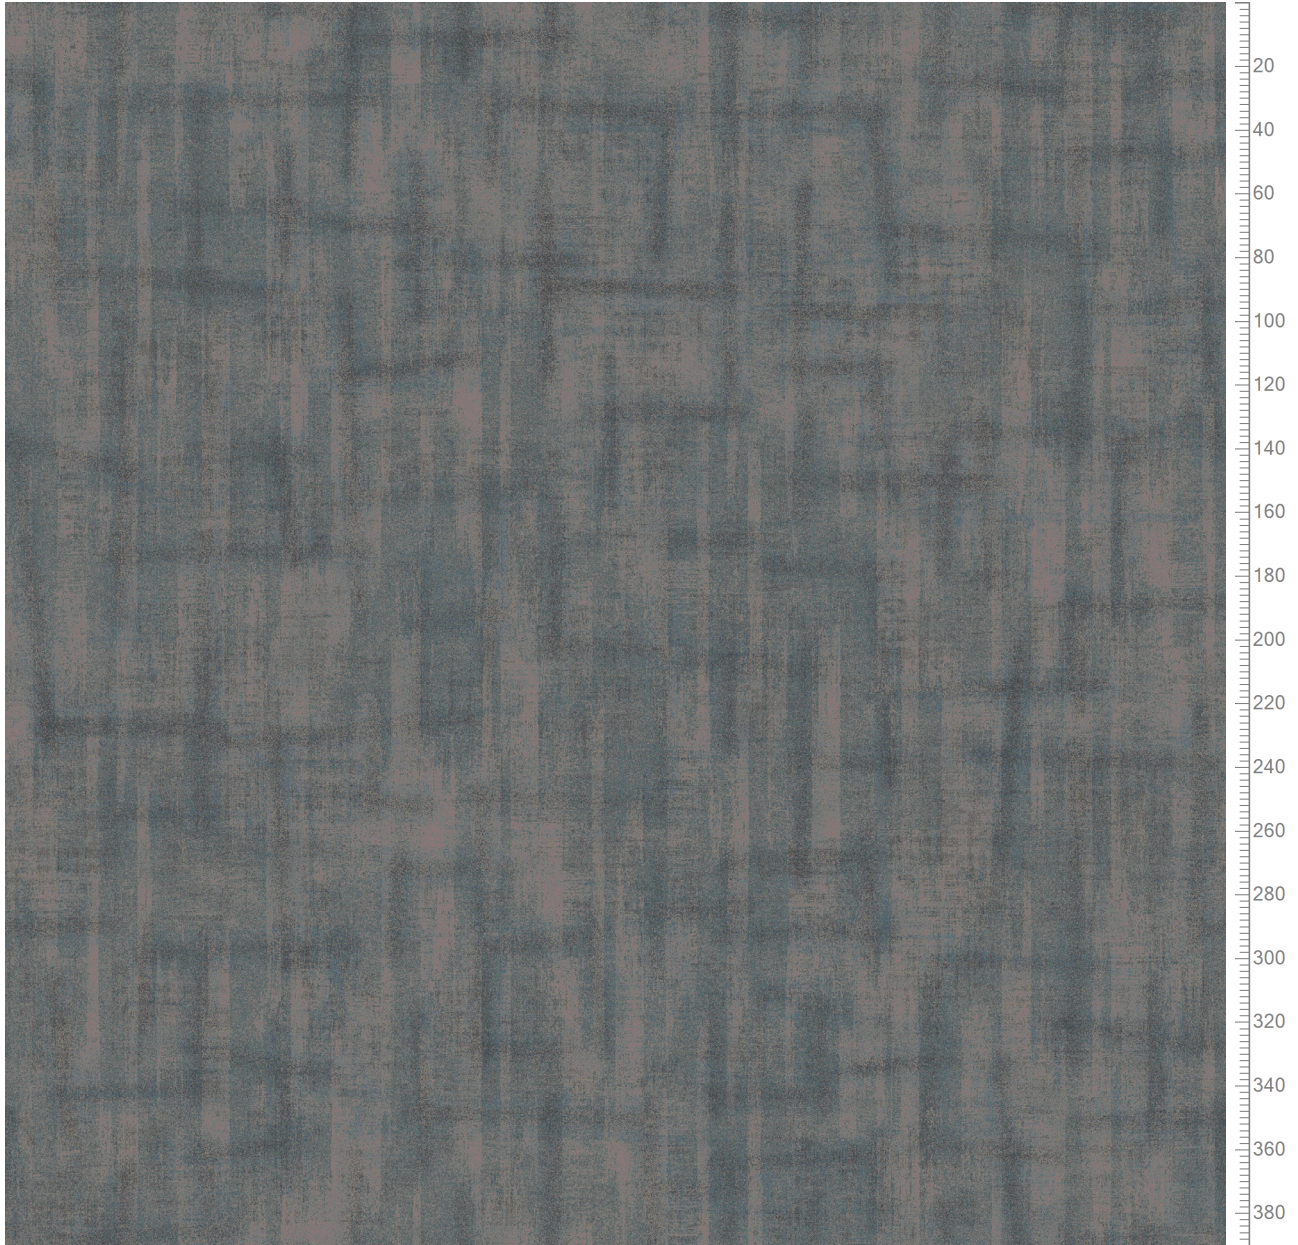

ege	Sku No		Project		Quality	DB	Country	
	0901035		Obscura silver			0901B	DK	
	Design	Version			Repeat type	Width	Length	
	EF51532	3C			2-ROOMREPEAT	390,1	390,1	
	Design ref.	Colors						
	SHADOWPLAY	5500						
						Base no.	Mod. inst.	
						901		
DESI			Reform, Shadowplay - Obscura SILVER Broadloom					
Design created by: sif			Overlock: UU0620740					
Date: 1-JUL-2021								
Sku MODIFIED by: dgn								
Date: 23-SEP-2021								

Repeat: X=390,1cm Y=390,1cm (Size Shown: X=390,14cm Y=390,14cm)

Page 1 / 2				K40501	K40502	K40503	K40504	K40505	K40506	K40507	K40508	K40509	K40510	K40511	K40512	
EF51532-3C				5500-BC1	5500-BC2	5500-BC3	5500-BC4	5500-BC5	5500-BC6	5500-BC7	5500-BC8	5500-BC9	5500-BC10	5500-BC11	5500-BC12	
5500				1	2	3	4	5	6	7	8	9	10	11	12	
Color Categorization				0	0	0	0	0	0	0	0	0	0	0	0	0
Wet Factor: 132,6%					4,8%	42,5%	64,3%				21,0%					
1		55,93%				47	86									
2		24,27%				47	47				47					
3		9,58%									100					
4		10,23%			47	47	47									

Colors are approximation only. Physical sample must be approved for ordering.
Copyright: egecarpets a/s - Desi