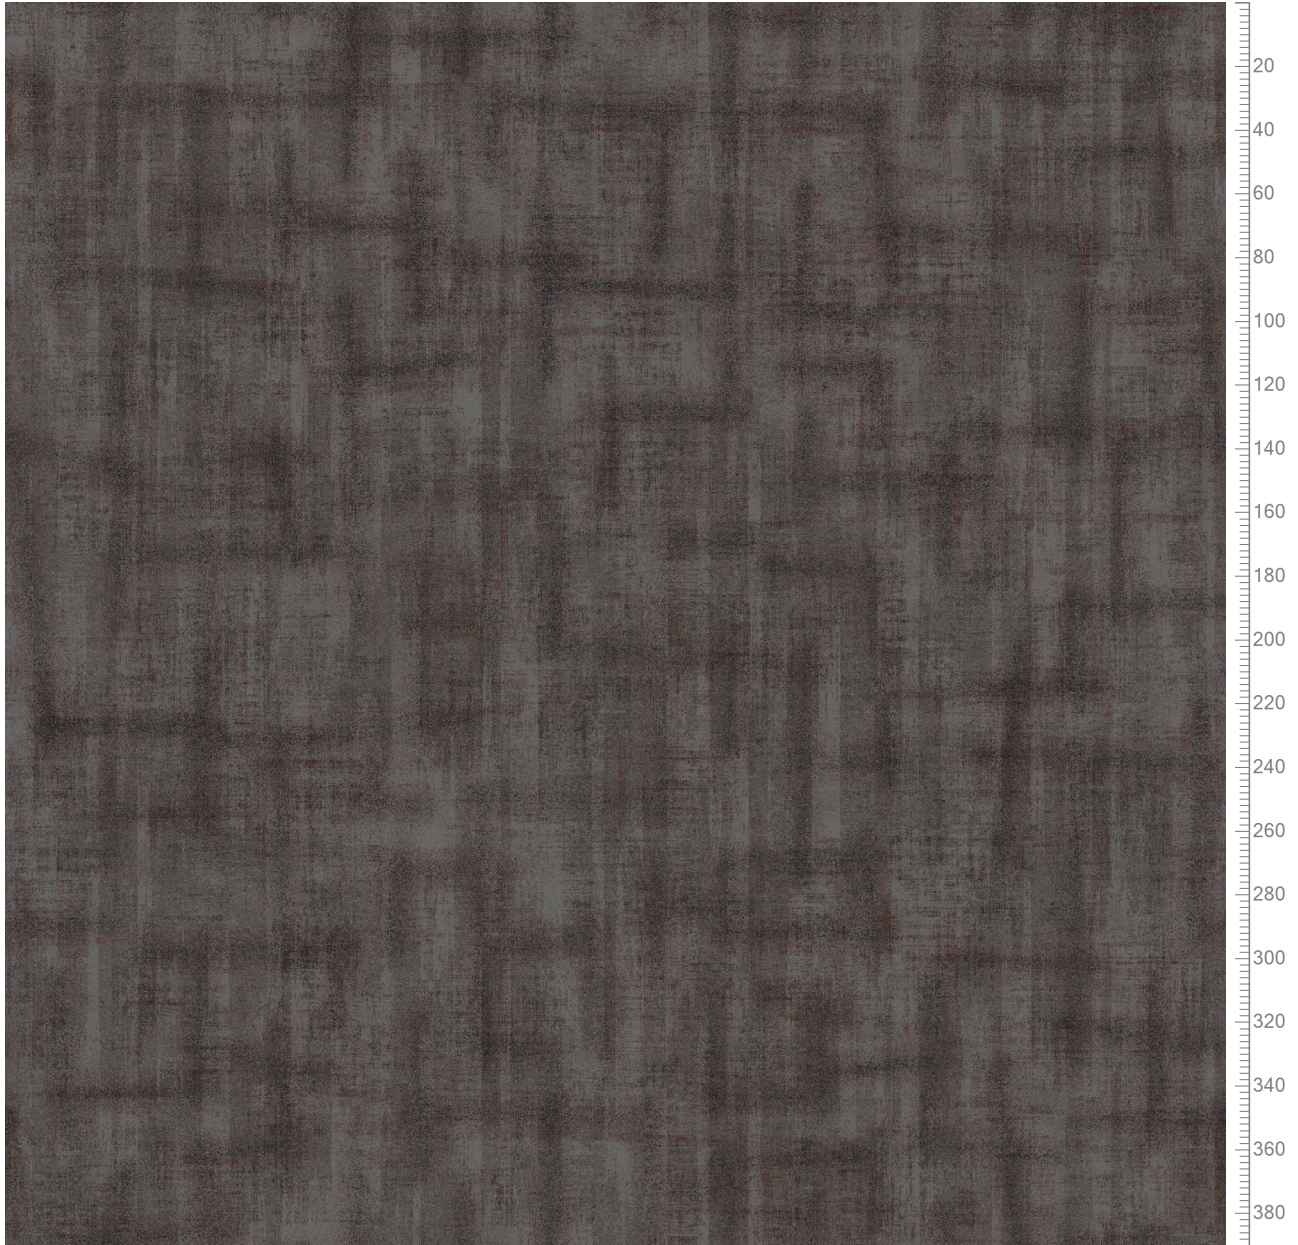

<b>ege</b>	Sku No		Project	Quality	DB	Country
	0901038		Obscura slate		0901B	DK
	Design	Version		Repeat type	Width	Length
	EF51529	13C		2-ROOMREPEAT	390,0	390,0
	Design ref.	Colors				
SHADOWPLAY	5500					
					Base no.	Mod. inst.
					901	
DESI		Reform, Shadowplay - Obscura SLATE Broadloom Overlock: UU0620750				
Design created by: sif Date: 1-JUL-2021						
Sku MODIFIED by: dgn Date: 23-SEP-2021						

Repeat: X=390,1cm Y=390,1cm (Size Shown: X=390,14cm Y=390,14cm)

Page 1 / 2		K40501	K40502	K40503	K40504	K40505	K40506	K40507	K40508	K40509	K40510	K40511	K40512
EF51529-13C		5500-BC1	5500-BC2	5500-BC3	5500-BC4	5500-BC5	5500-BC6	5500-BC7	5500-BC8	5500-BC9	5500-BC10	5500-BC11	5500-BC12
5500		1	2	3	4	5	6	7	8	9	10	11	12
Color Categorization		0	0	0	0	0	0	0	0	0	0	0	0
Wet Factor: 111,8%			22,7%	53,7%	12,4%	5,3%						5,3%	12,4%
1	53,72%			100									
2	26,47%		47		47								47
3	9,58%					55						55	
4	10,23%		100										

Colors are approximation only. Physical sample must be approved for ordering.  
Copyright: egecarpets a/s - Desi