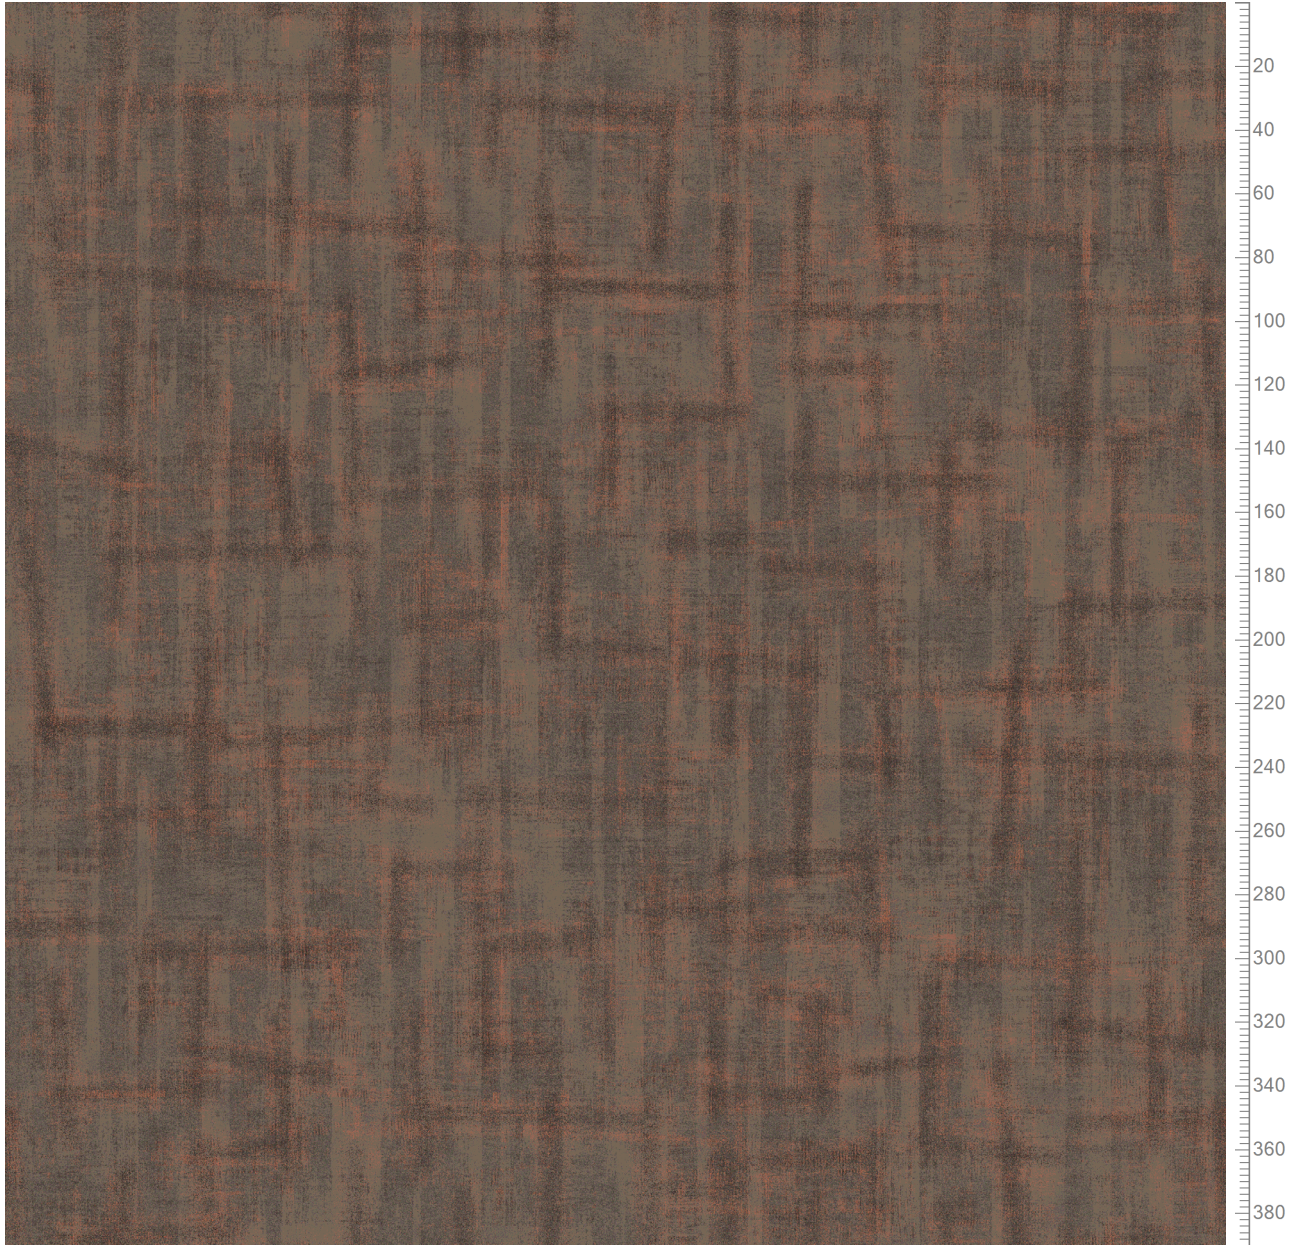

ege	Sku No		Project		Quality	DB	Country	
	0901040		Obscura blush			0901B	DK	
	Design	Version			Repeat type	Width	Length	
	EF51529	21C			2-ROOMREPEAT	390,1	390,1	
	Design ref.	Colors						
	SHADOWPLAY	5575						
						Base no.	Mod. inst.	
						901		
DESI			Reform, Shadowplay - Obscura BLUSH Broadloom					
Design created by: sif Date: 1-JUL-2021			Overlock: UU0620730					
Sku MODIFIED by: dgn Date: 23-SEP-2021								

Repeat: X=390,1cm Y=390,1cm (Size Shown: X=390,14cm Y=390,14cm)

Page 1 / 2				K28328	K28329	K28378	K28374	K28366	K28364	K28380	K28379	K27886	K28360	K28367	K28368	
EF51529-21C				5575-BC1	5575-BC2	5575-BC3	5575-BC4	5575-BC5	5575-BC6	5575-BC7	5575-BC8	5575-BC9	5575-BC10	5575-BC11	5575-BC12	
5575				1	2	3	4	5	6	7	8	9	10	11	12	
Color Categorization				0	0	0	0	0	0	0	0	0	0	0	0	0
Wet Factor: 113,1%						53,7%	22,8%	8,8%		12,4%		10,1%	5,3%			
1		53,72%			100											
2		26,47%				86			47							
3		9,58%									55	55				
4		10,23%					86				47					

Colors are approximation only. Physical sample must be approved for ordering.

Copyright: egecarpets a/s - Desi