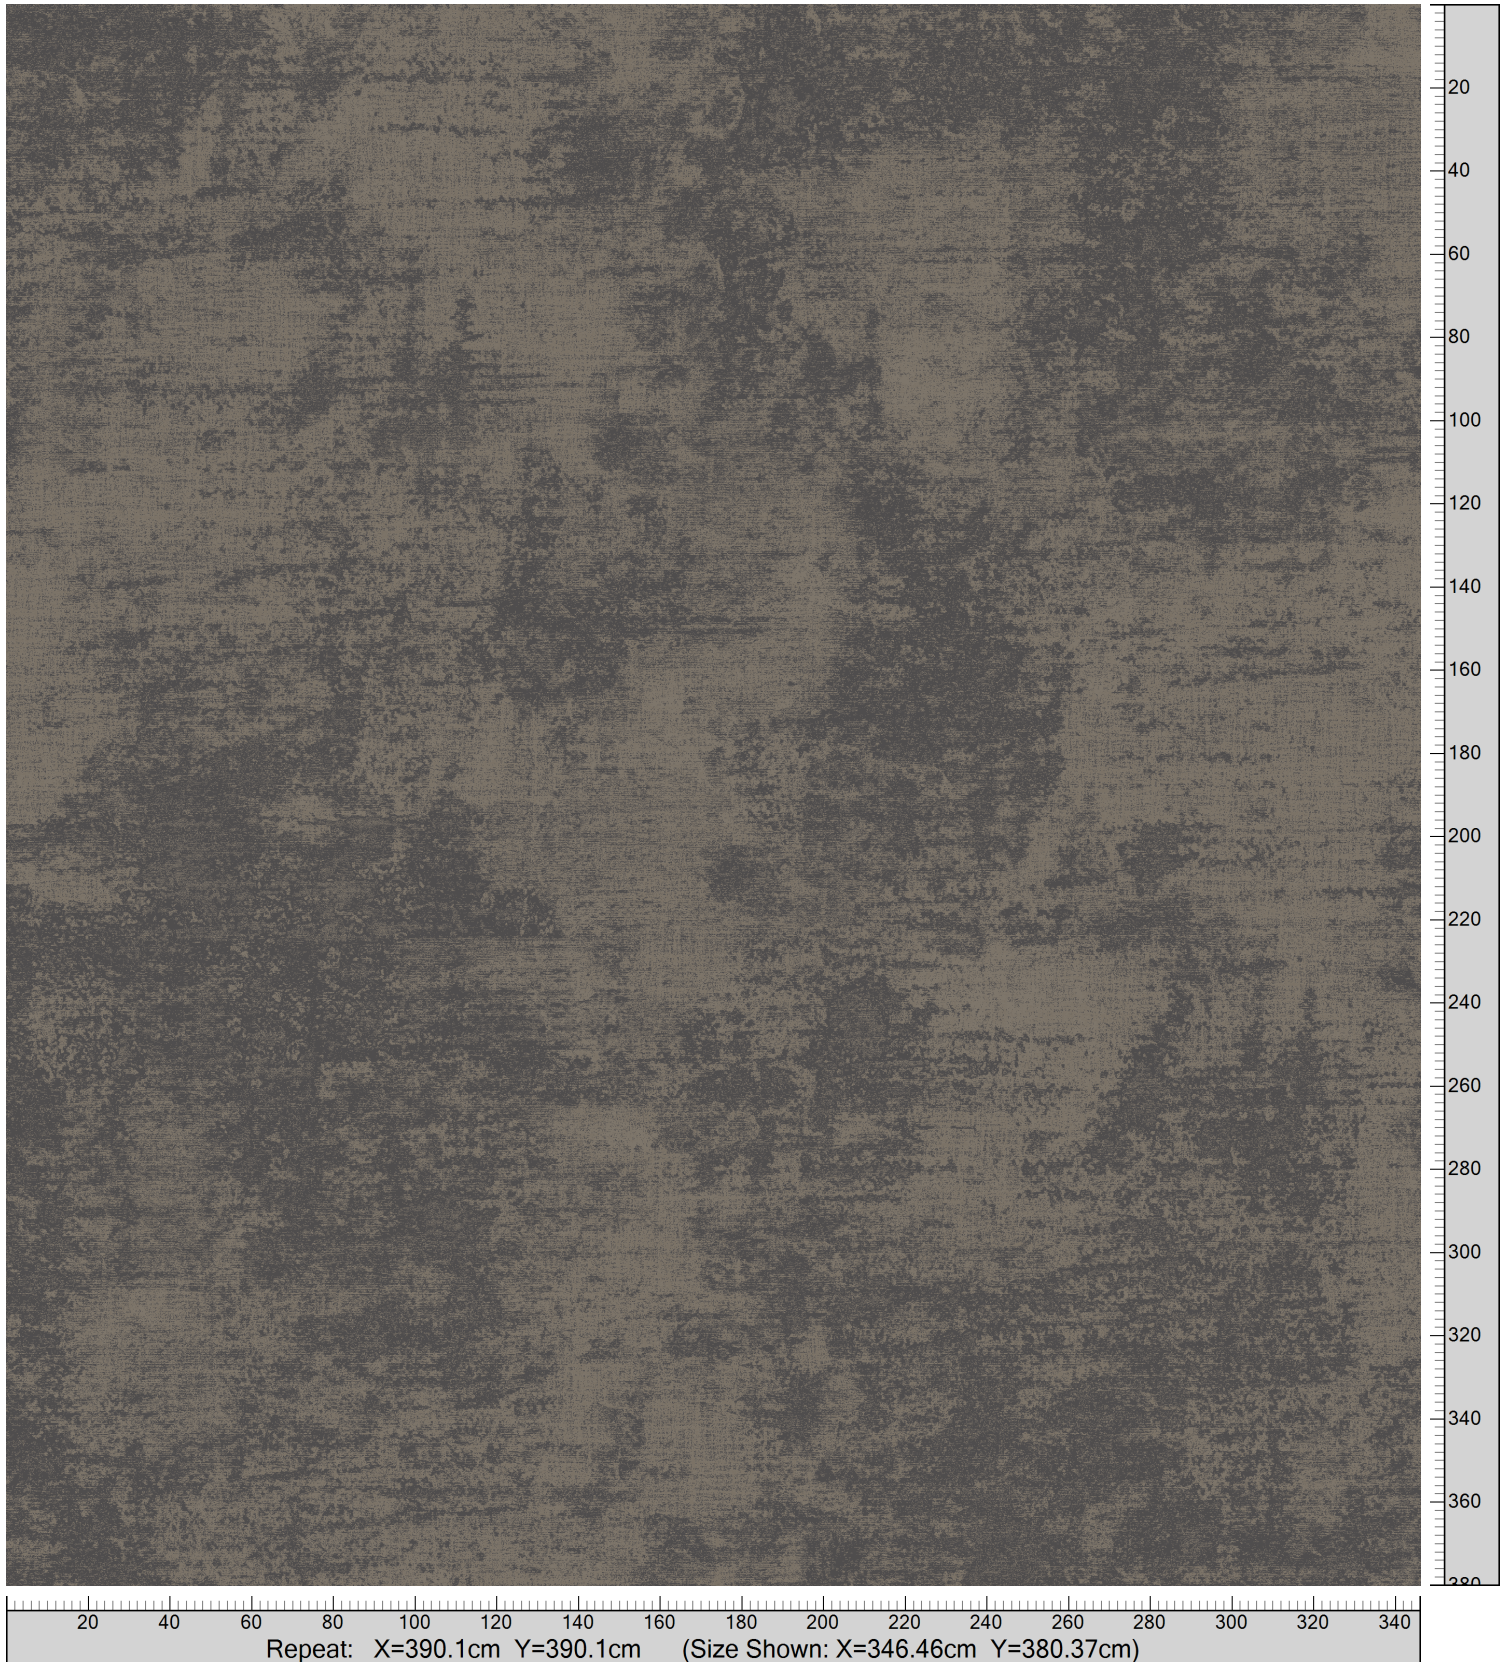

Design: RF52952537
Version: EF36007-3E

Date: 25-NOV-2020 pnp
Copyright: egecarpets a/s - pia
Approved by:

RAWLINE SCALA - VELVET
STANDARD PALETTE K5295

Colors are approximation only. Physical sample must be approved for ordering.
Copyright: egecarpets a/s - pia