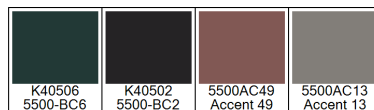

CLASSIC - Chain Dot  
Standard Palette 5500

Colors are approximation only. Physical sample must be approved for ordering.  
Copyright: egetaepper a/s - pia