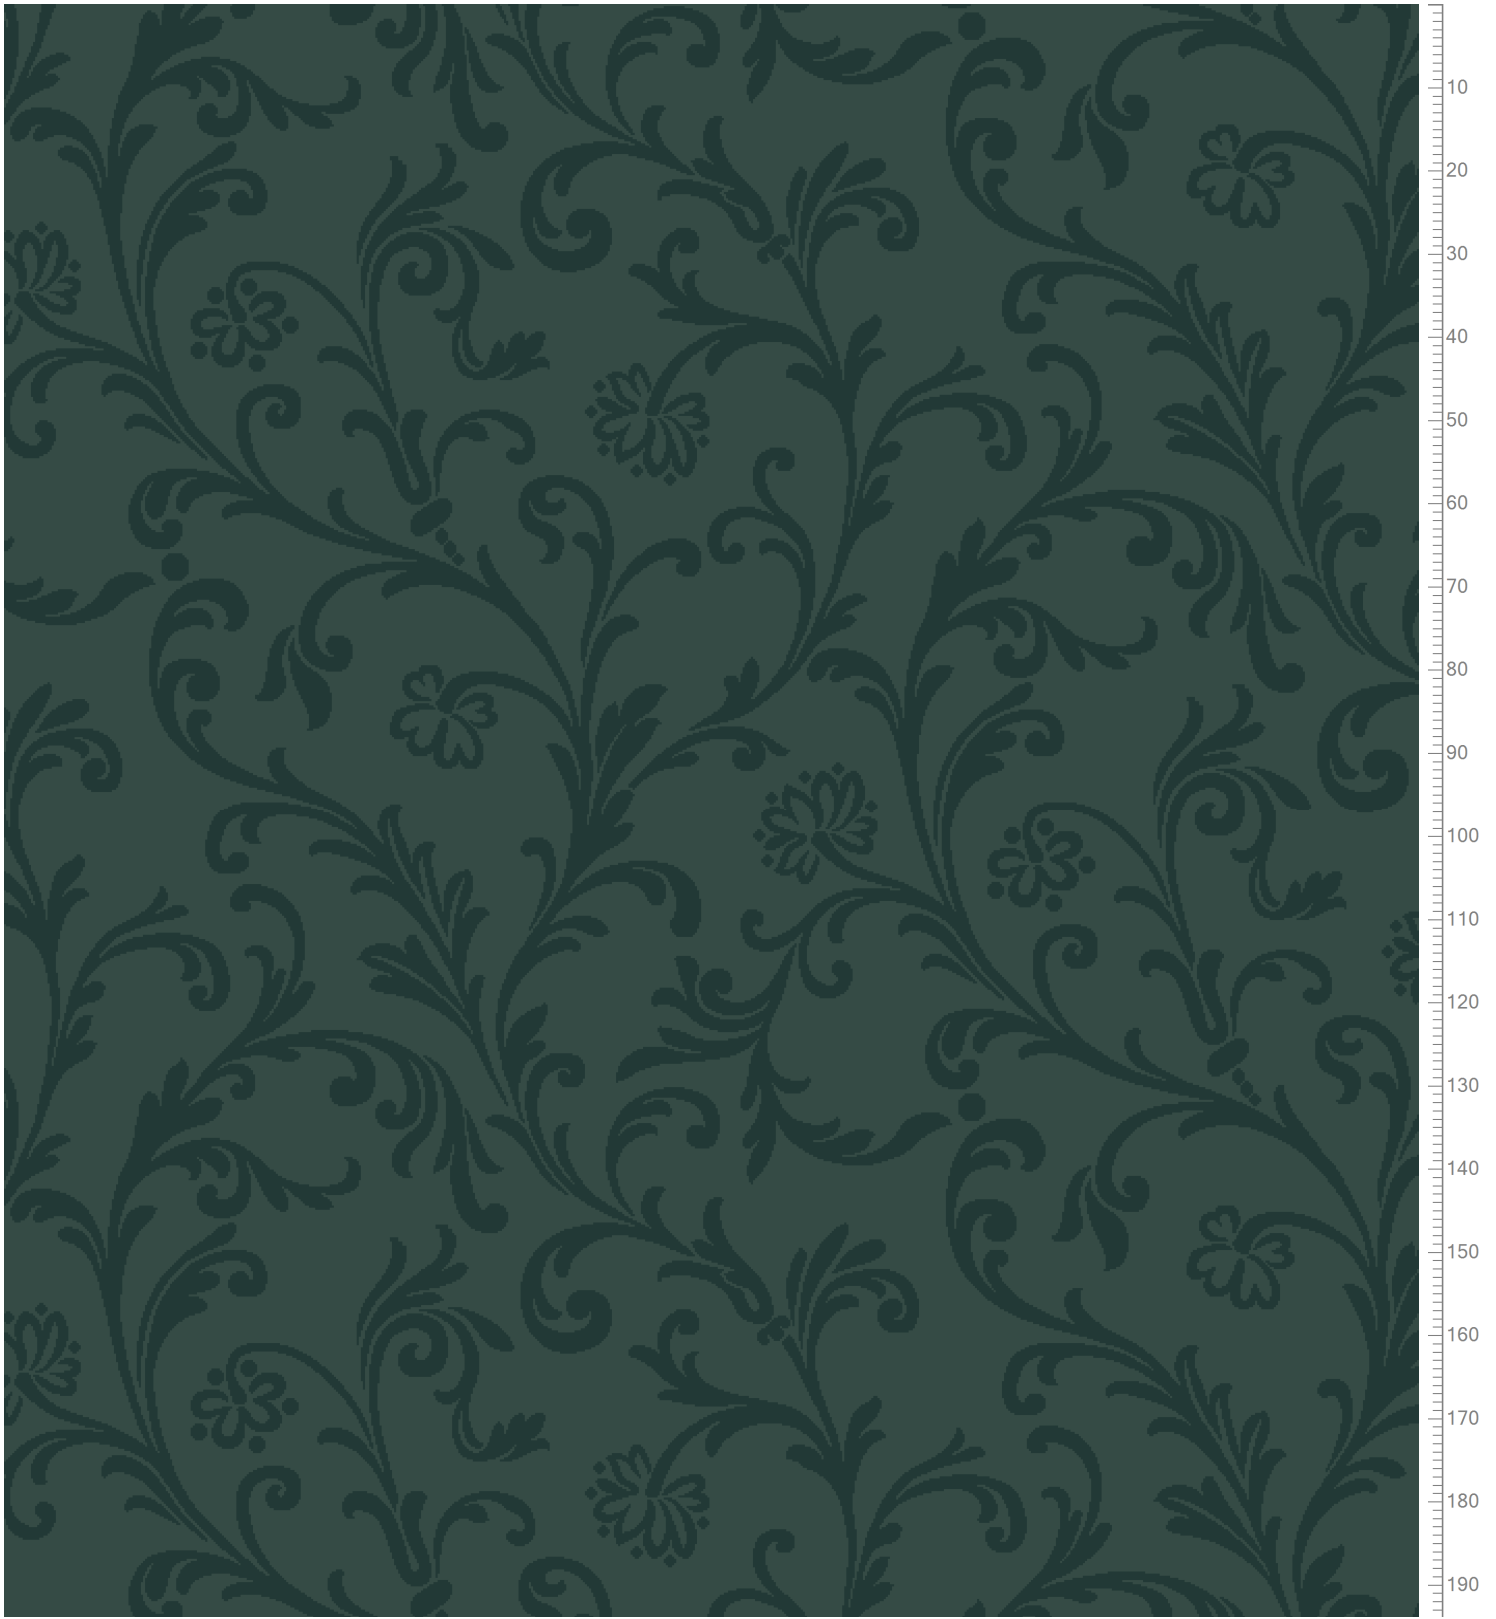

Design: RF5500453
Version: *EF80820-5*

Date: 17-JAN-2020 sosk

Approved by:

CLASSIC - Amalfi Large
Standard palette 5500

Repeat: X=195.1cm Y=130.0cm (Size Shown: X=173.23cm Y=193.93cm)

Colors are approximation only. Physical sample must be approved for ordering.