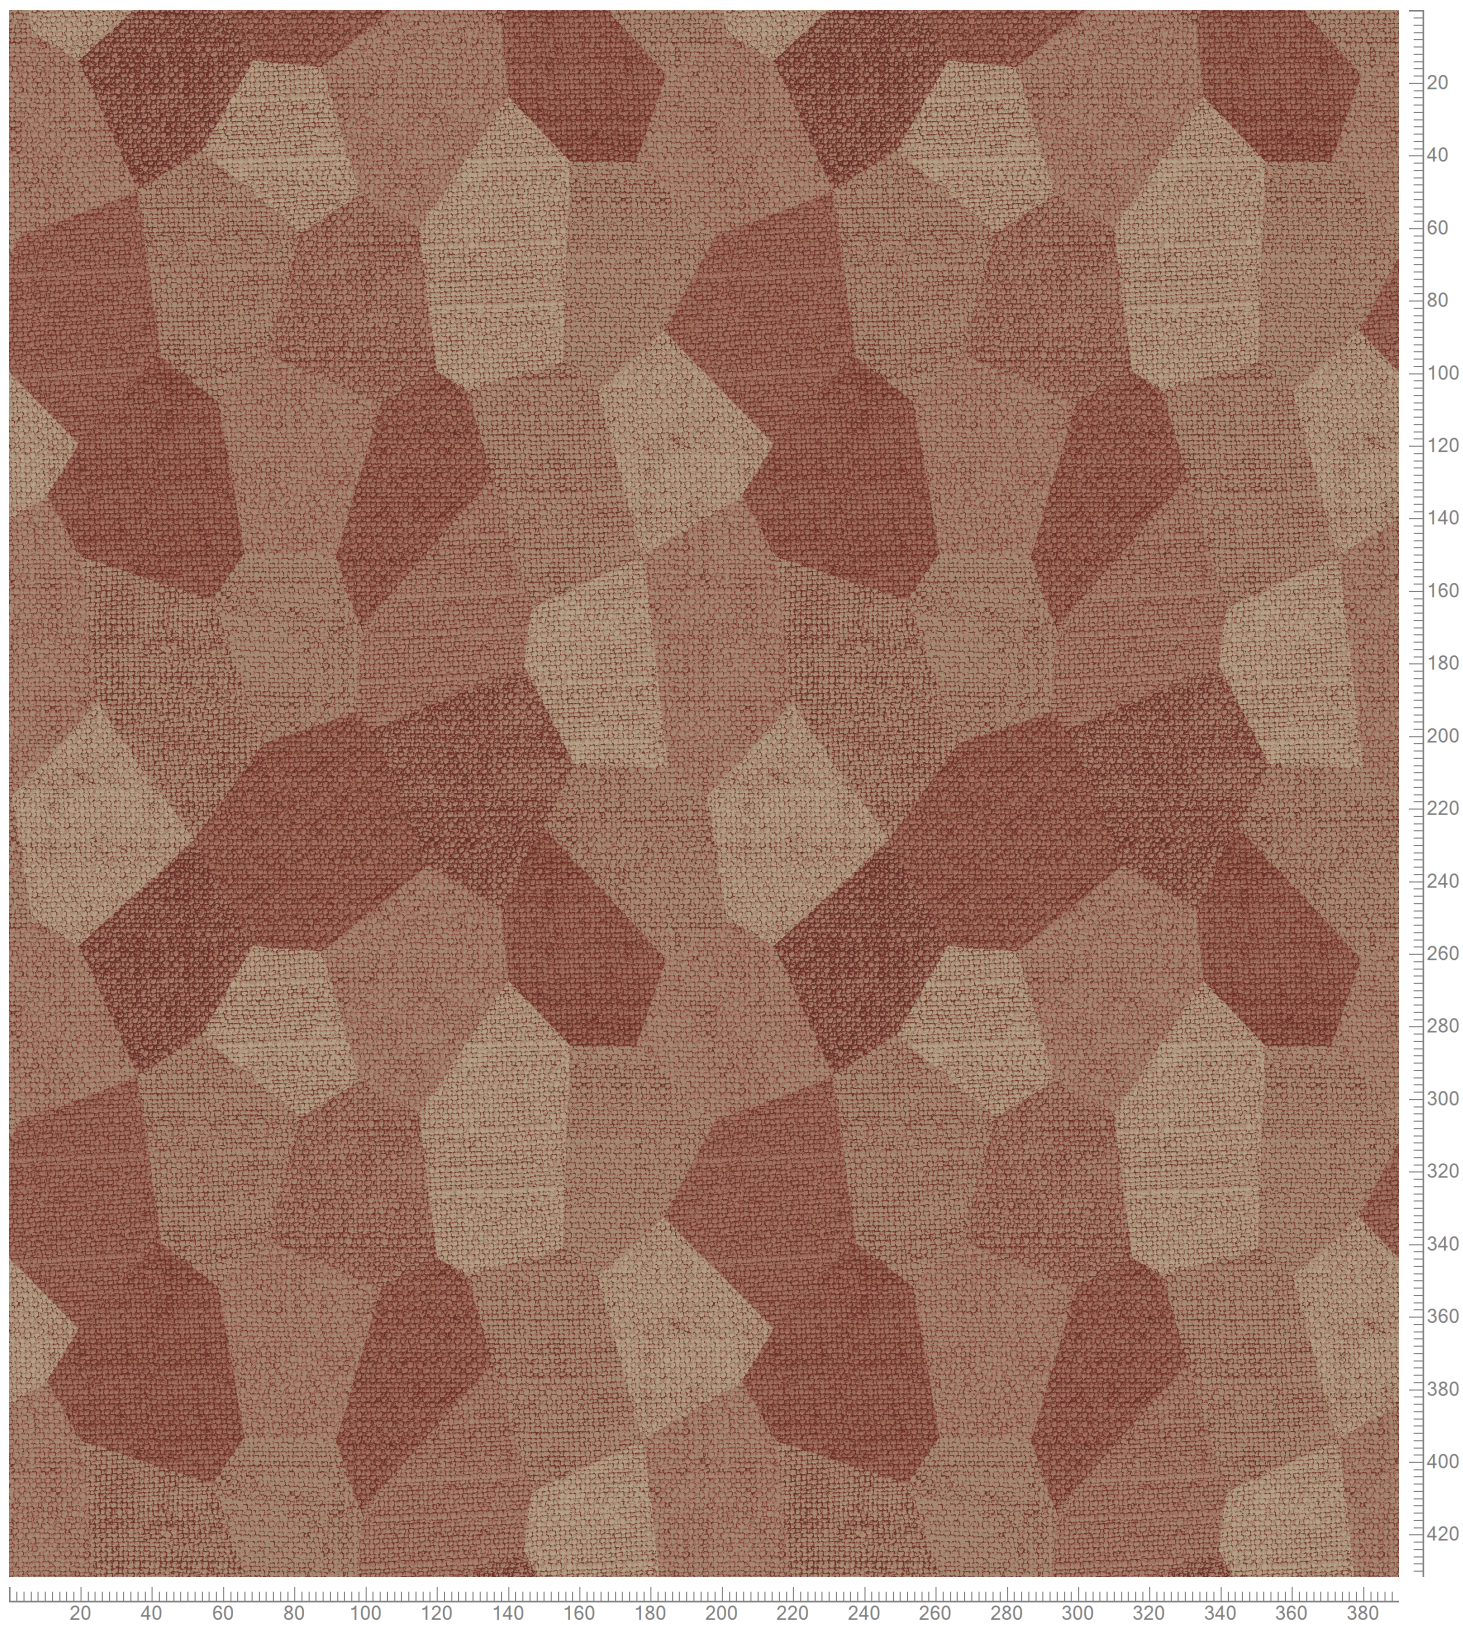

Design: RF55751820
Version: EQ70073-2

Date: 18-JUN-2019 hj
Copyright: egetaepper a/s - Lykke
Approved by:

CANVAS COLLAGE - Octo Mono
Standard Palette 5575

Repeat: X=195.1cm Y=243.8cm

					
5575AC13 Accent 13 7.87%	K28329 5575-BC2 12.07%	5575AC43 Accent 43 20.90%	5575AC44 Accent 44 17.76%	5575AC70 Accent 70 12.02%	5575AC71 Accent 71 7.37%