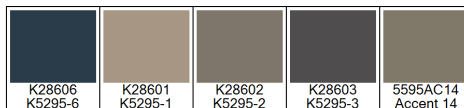

Design: RF5595613
Version: *EF81708-14*

Date: 26-JUN-2019 loso
Copyright: egetaepper a/s - LOSO
Approved by:

NATURE - Amazone
Standard Palette 5595

Colors are approximation only. Physical sample must be approved for ordering.
Copyright: egetaepper a/s - LOSO