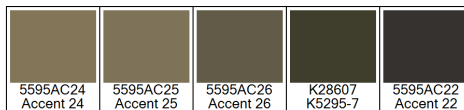

NATURE - Asphalt street
Standard Palette 5595

Colors are approximation only. Physical sample must be approved for ordering.
Copyright: egetaepper a/s - LOSO