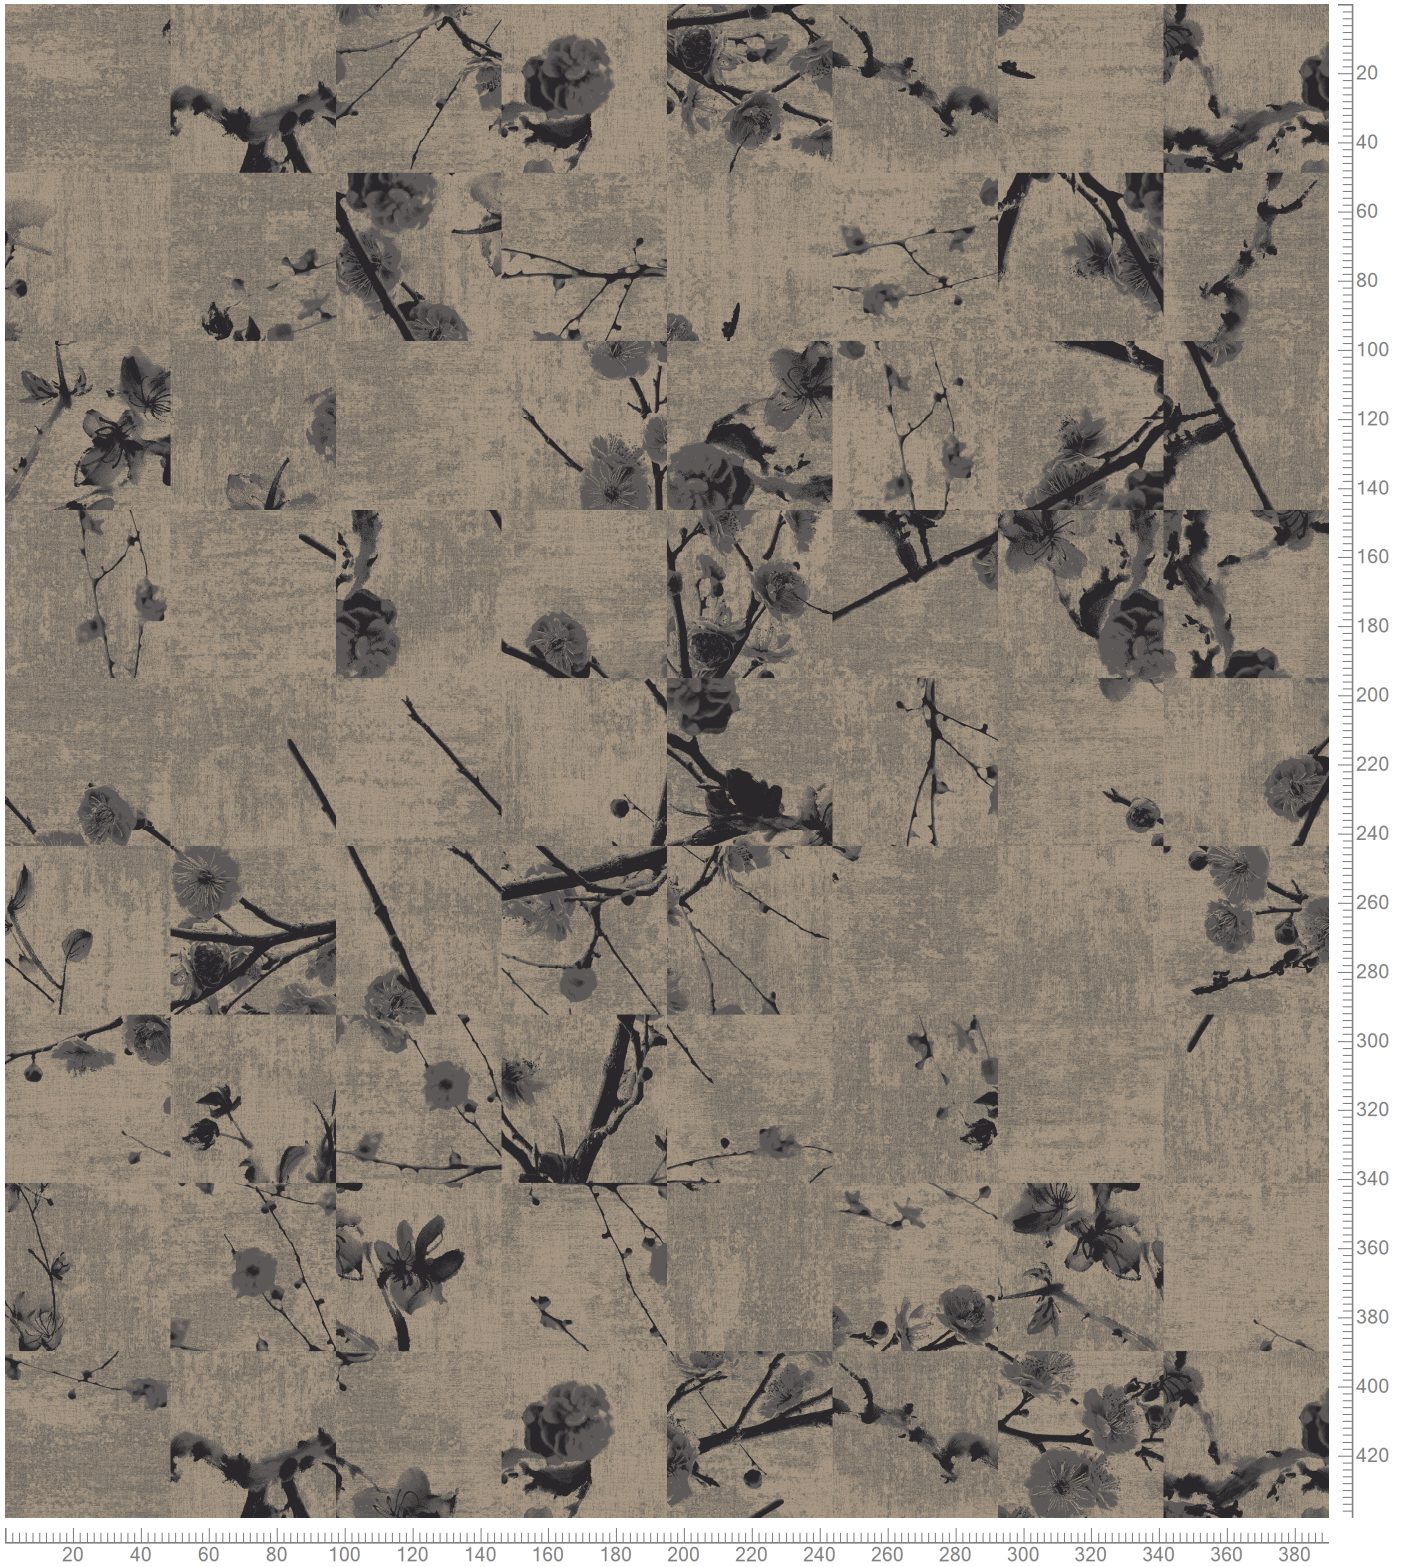

Design: RFM52952541
Version: EF36008T2-2E

Date: 8-DEC-2020 sosk
Copyright: egecarpets a/s - SOSK
Approved by:

RAWLINE SCALA - VELVET BLOOM
STANDARD PALETTE K5295
TILES 48X48 CM - QUARTERTURN INSTALLATION ONLY

Design Size: X=390.14cm Y=780.29cm

5295AC13E Accent 13	K28602 5595-BC2	5295AC46E Accent 46	K28601 5595-BC1	5295AC17E Accent 17