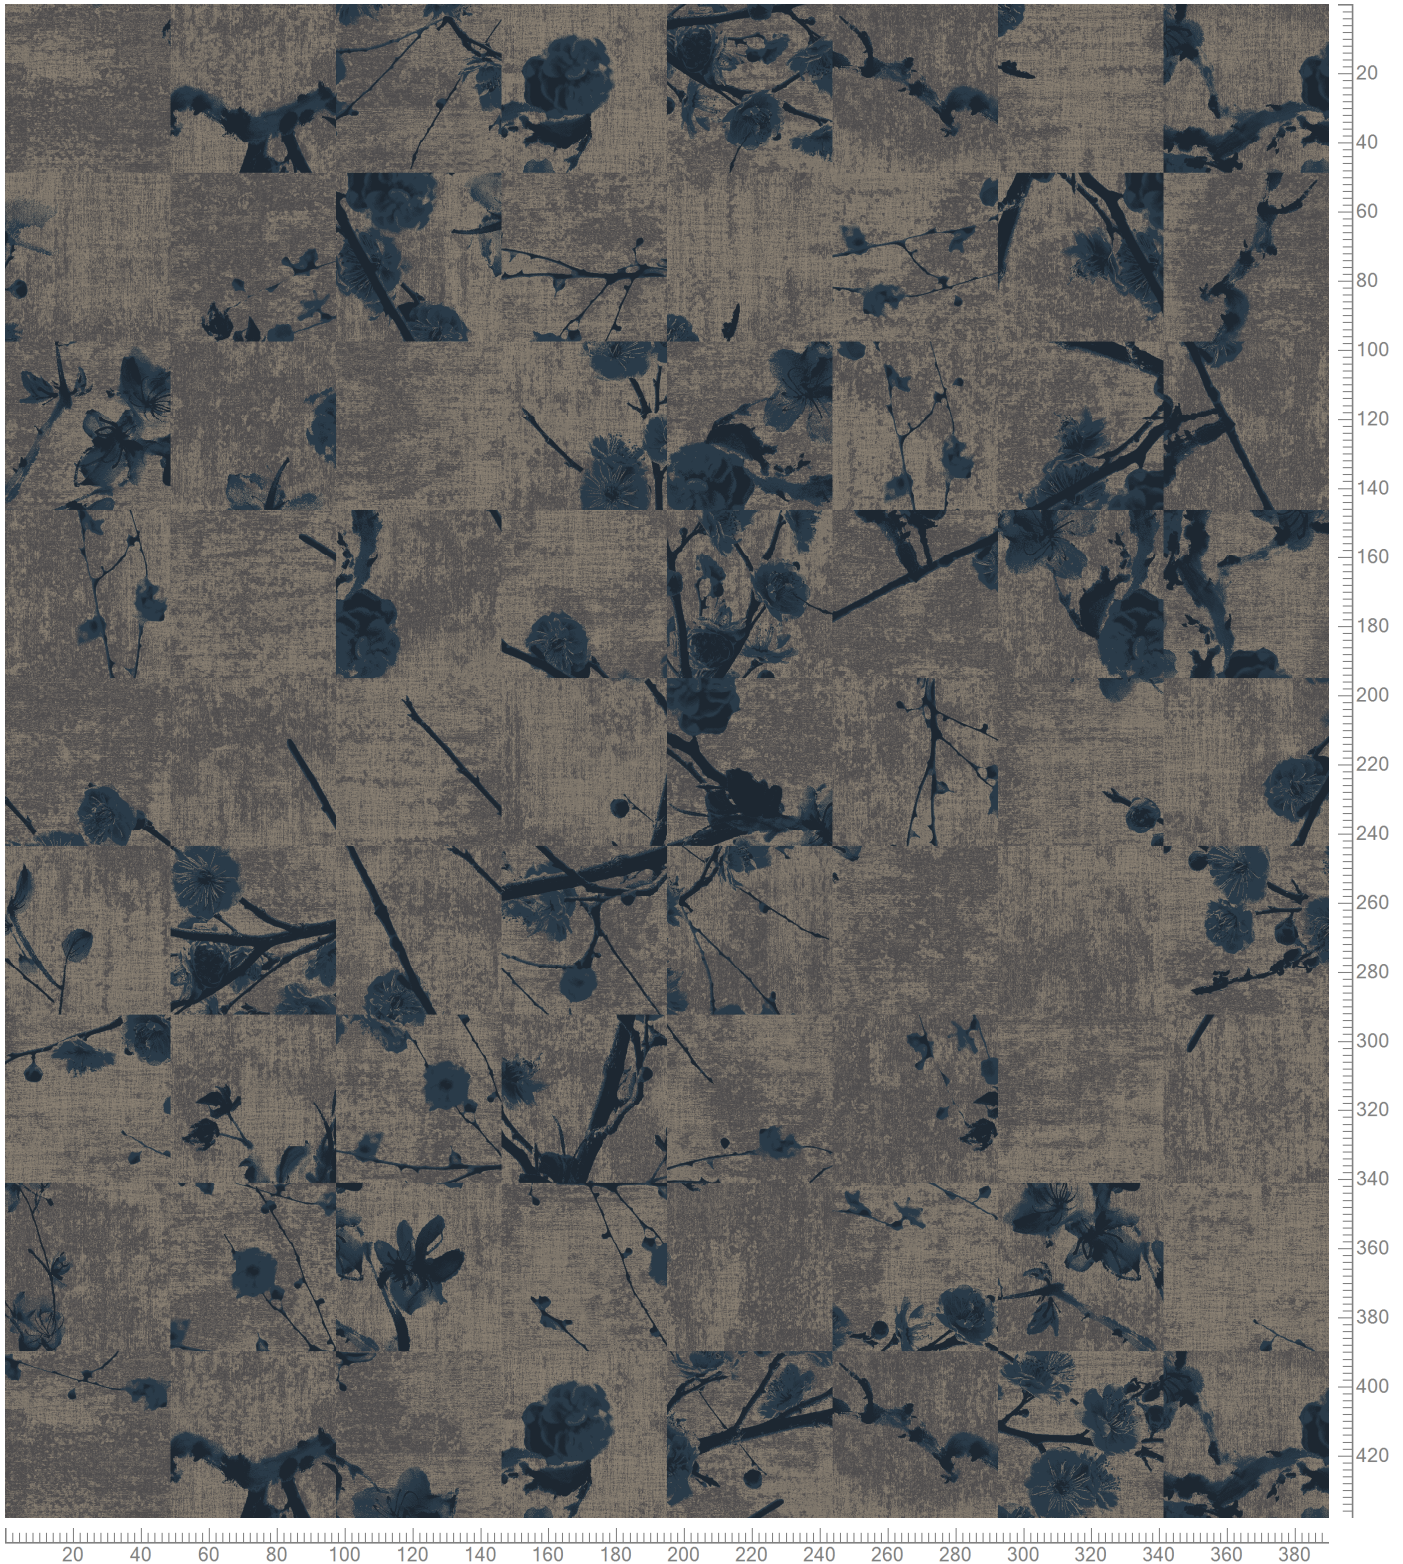

Design: RFM52952544
Version: EF36008T2-5E

Date: 8-DEC-2020 sosk
Copyright: egecarpets a/s - SOSK
Approved by:

RAWLINE SCALA - VELVET BLOOM
STANDARD PALETTE K5295
TILES 48X48 CM - QUARTERTURN INSTALLATION ONLY

Design Size: X=390.14cm Y=780.29cm

5295AC46E Accent 46	K28603 5595-BC3	5295AC13E Accent 13	K28602 5595-BC2	H28605 5595-BC5	K28606 5595-BC6