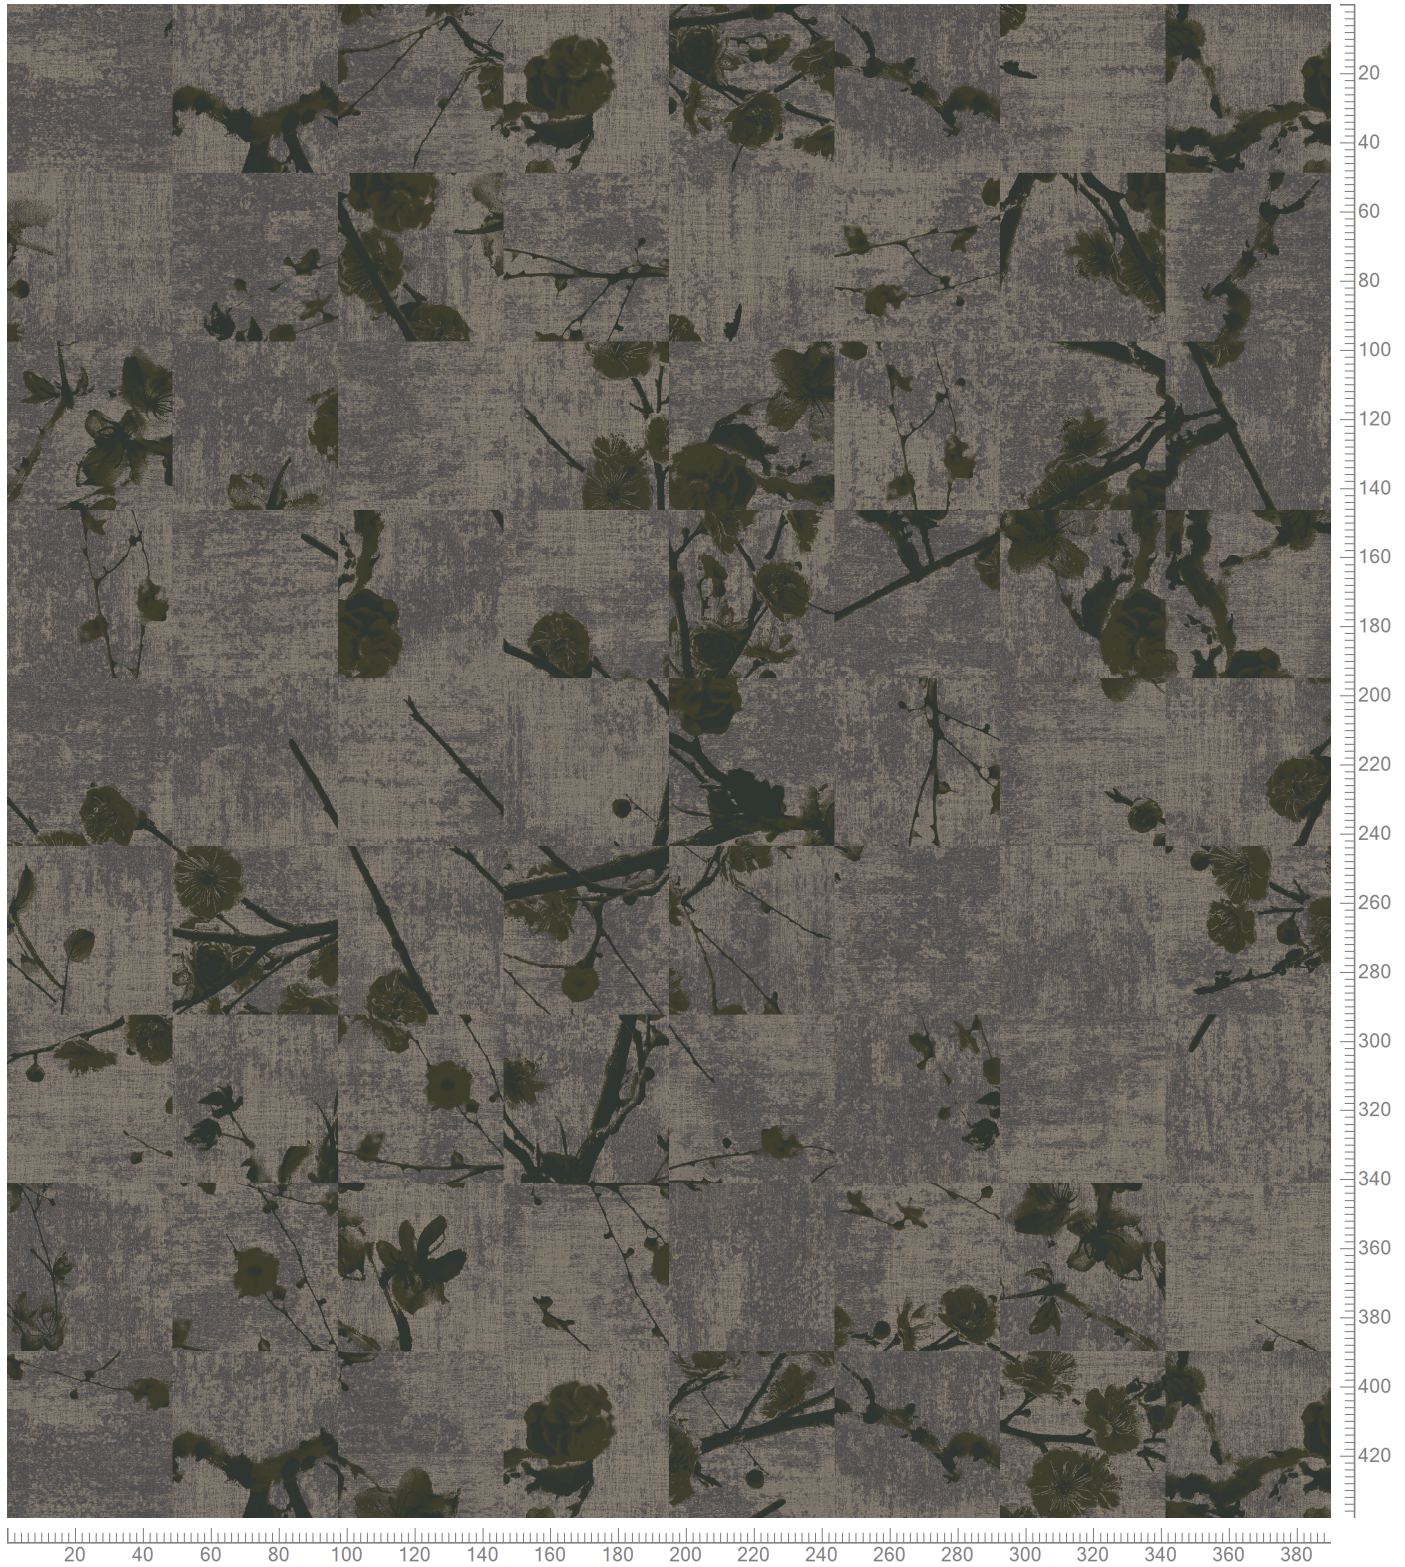

Design: RFM52952545  
Version: EF36008T2-6E

Date: 8-DEC-2020 sosk  
Copyright: egecarpets a/s - SOSK  
Approved by:

RAWLINE SCALA - VELVET BLOOM  
STANDARD PALETTE K5295  
TILES 48X48 CM - QUARTERTURN INSTALLATION ONLY

Design Size: X=390.14cm Y=780.29cm

5295AC46E Accent 46	K28603 5595-BC3	5295AC13E Accent 13	K28602 5595-BC2	5295AC44E Accent 44	K28607 5595-BC7