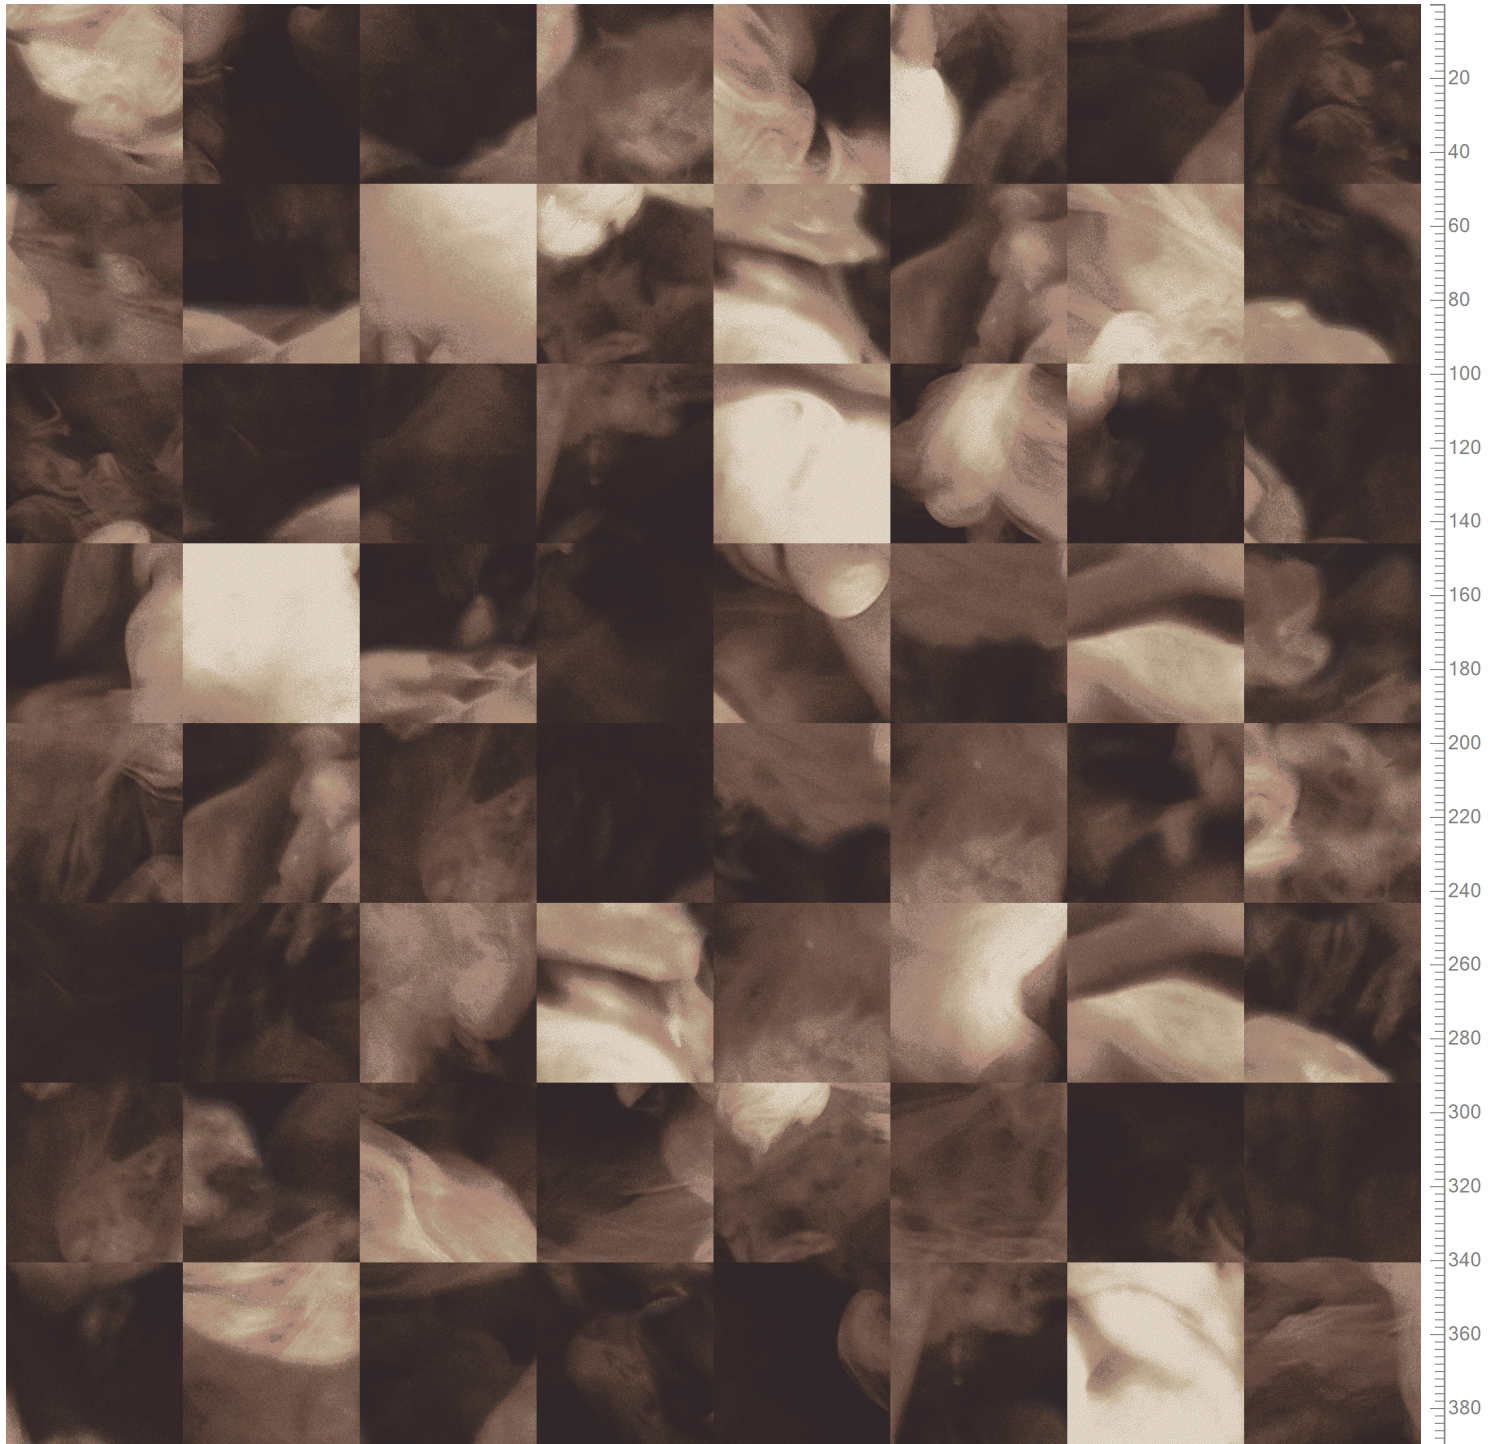

TOM DIXON - SMOKE
STANDARD PALETTE 5575
TILE SIMULATION MONOLITHIC 48X48 CM

Repeat: X=390.1cm Y=390.1cm (Size Shown: X=390.14cm Y=390.14cm)

255-255-255 1.78%	K28328 K5275-1 5.93%	K28329 K5275-2 3.52%	K28378 K5275-3 4.17%	K28374 K5275-4 7.73%	K28366 K5275-5 7.45%	K28364 K5275-6 Trace	K28380 K5275-7 Trace	K28360 K5275-10 0.65%	K28367 K5275-11 0.03%	K28368 K5275-12 0.08%	5575AC13 Accent 13 4.10%
5575AC14 Accent 14 3.38%	5575AC16 Accent 16 1.31%	5575AC19 Accent 19 0.34%	5575AC21 Accent 21 Trace	5575AC22 Accent 22 0.49%	5575AC26 Accent 26 0.02%	5575AC27 Accent 27 Trace	5575AC30 Accent 30 0.52%	5575AC35 Accent 35 0.17%	5575AC36 Accent 36 0.42%	5575AC37 Accent 37 Trace	5575AC38 Accent 38 2.33%