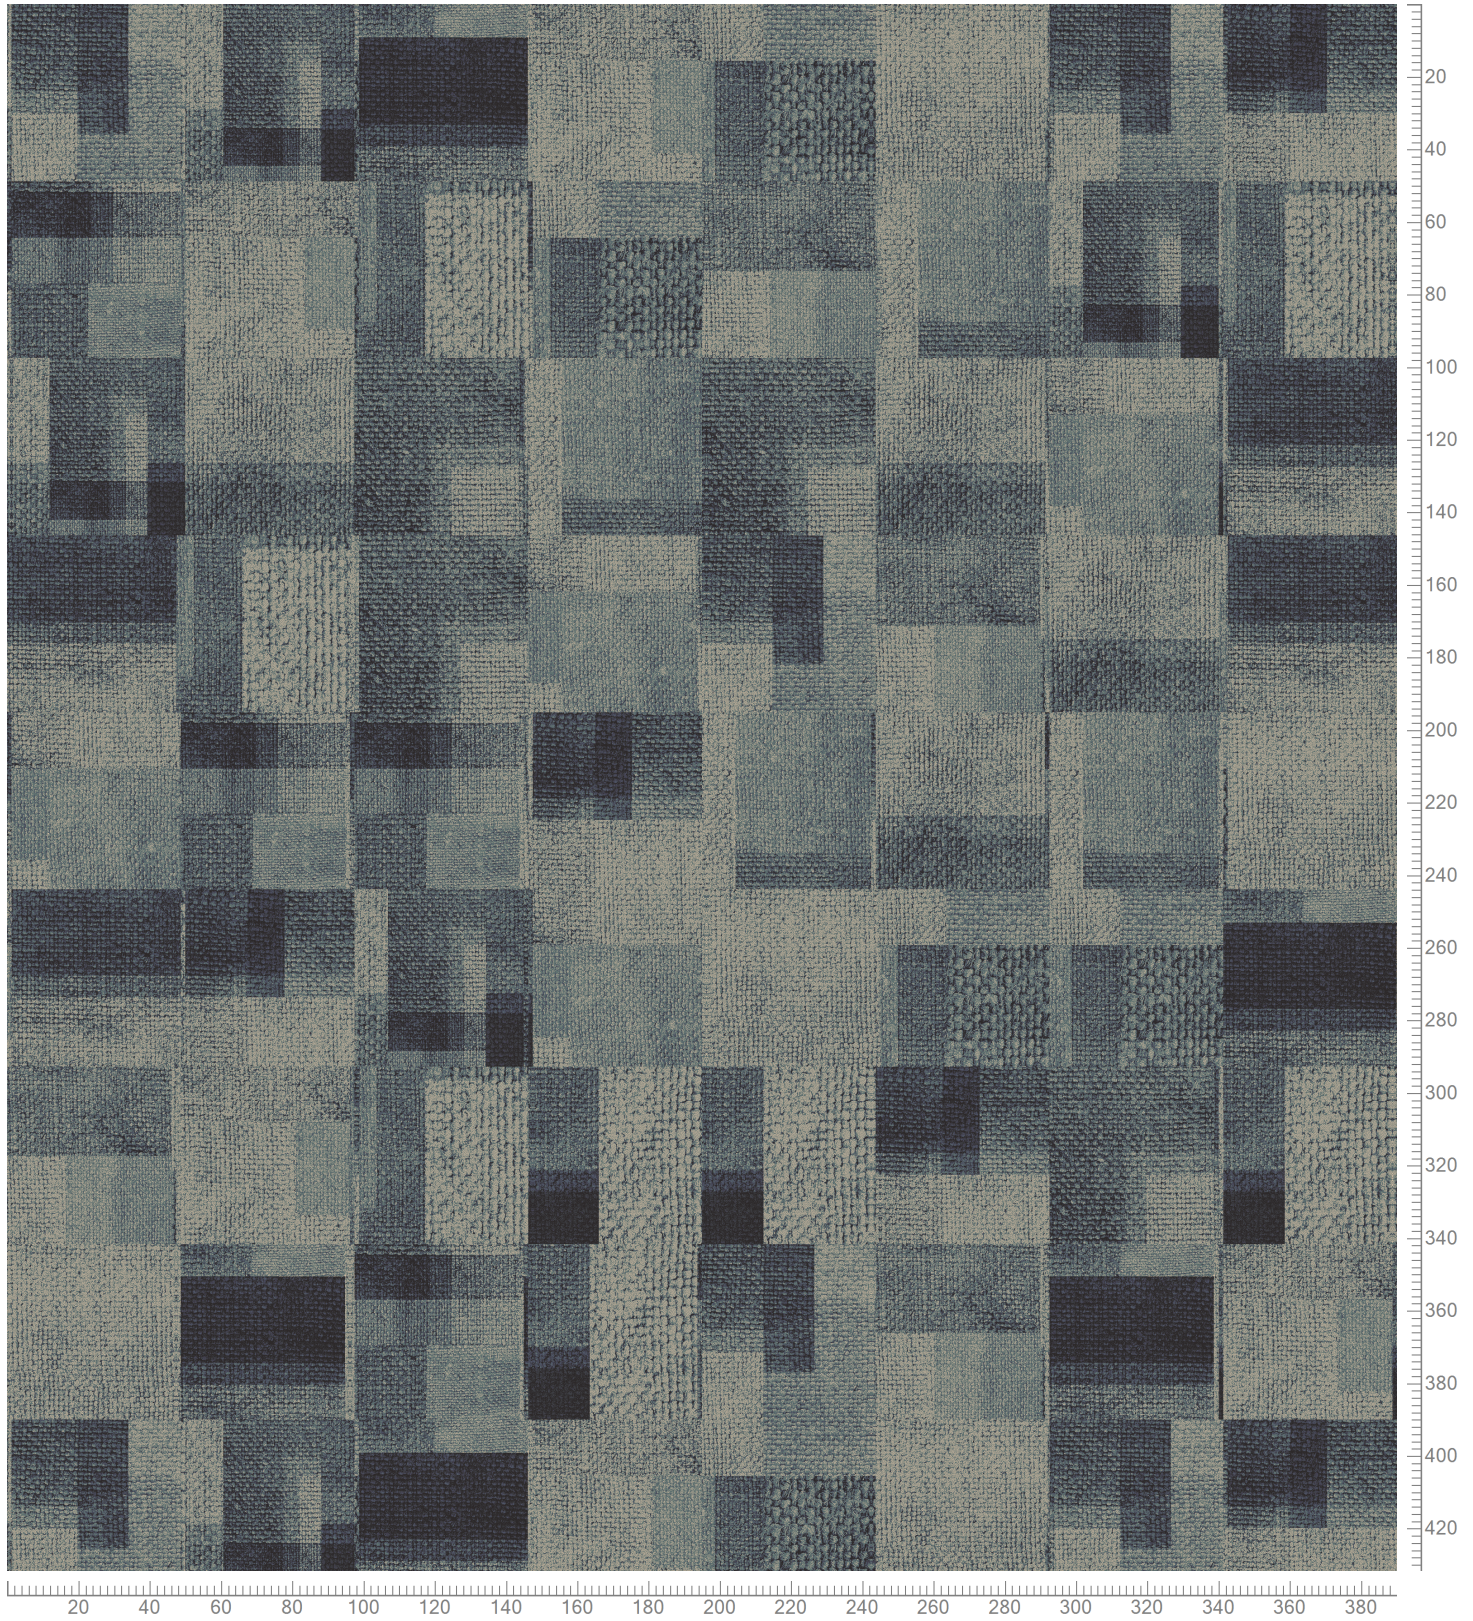

CANVAS COLLAGE - Rewoven Mono
Standard Palette 5575
Tile simulation. Monolithic. 48X48 cm

@-0	A-1	B-2	C-3	D-4	E-5	F-6	G-7	H-8
0-0-0 -	K28328 5575-BC1 19.03%	5575AC24 Accent 24 44.59%	5575AC26 Accent 26 12.21%	K28364 5575-BC6 6.91%	5575AC27 Accent 27 2.87%	5575AC27 Accent 27 4.38%	K28366 5575-BC5 4.29%	K28366 5575-BC5 5.73%