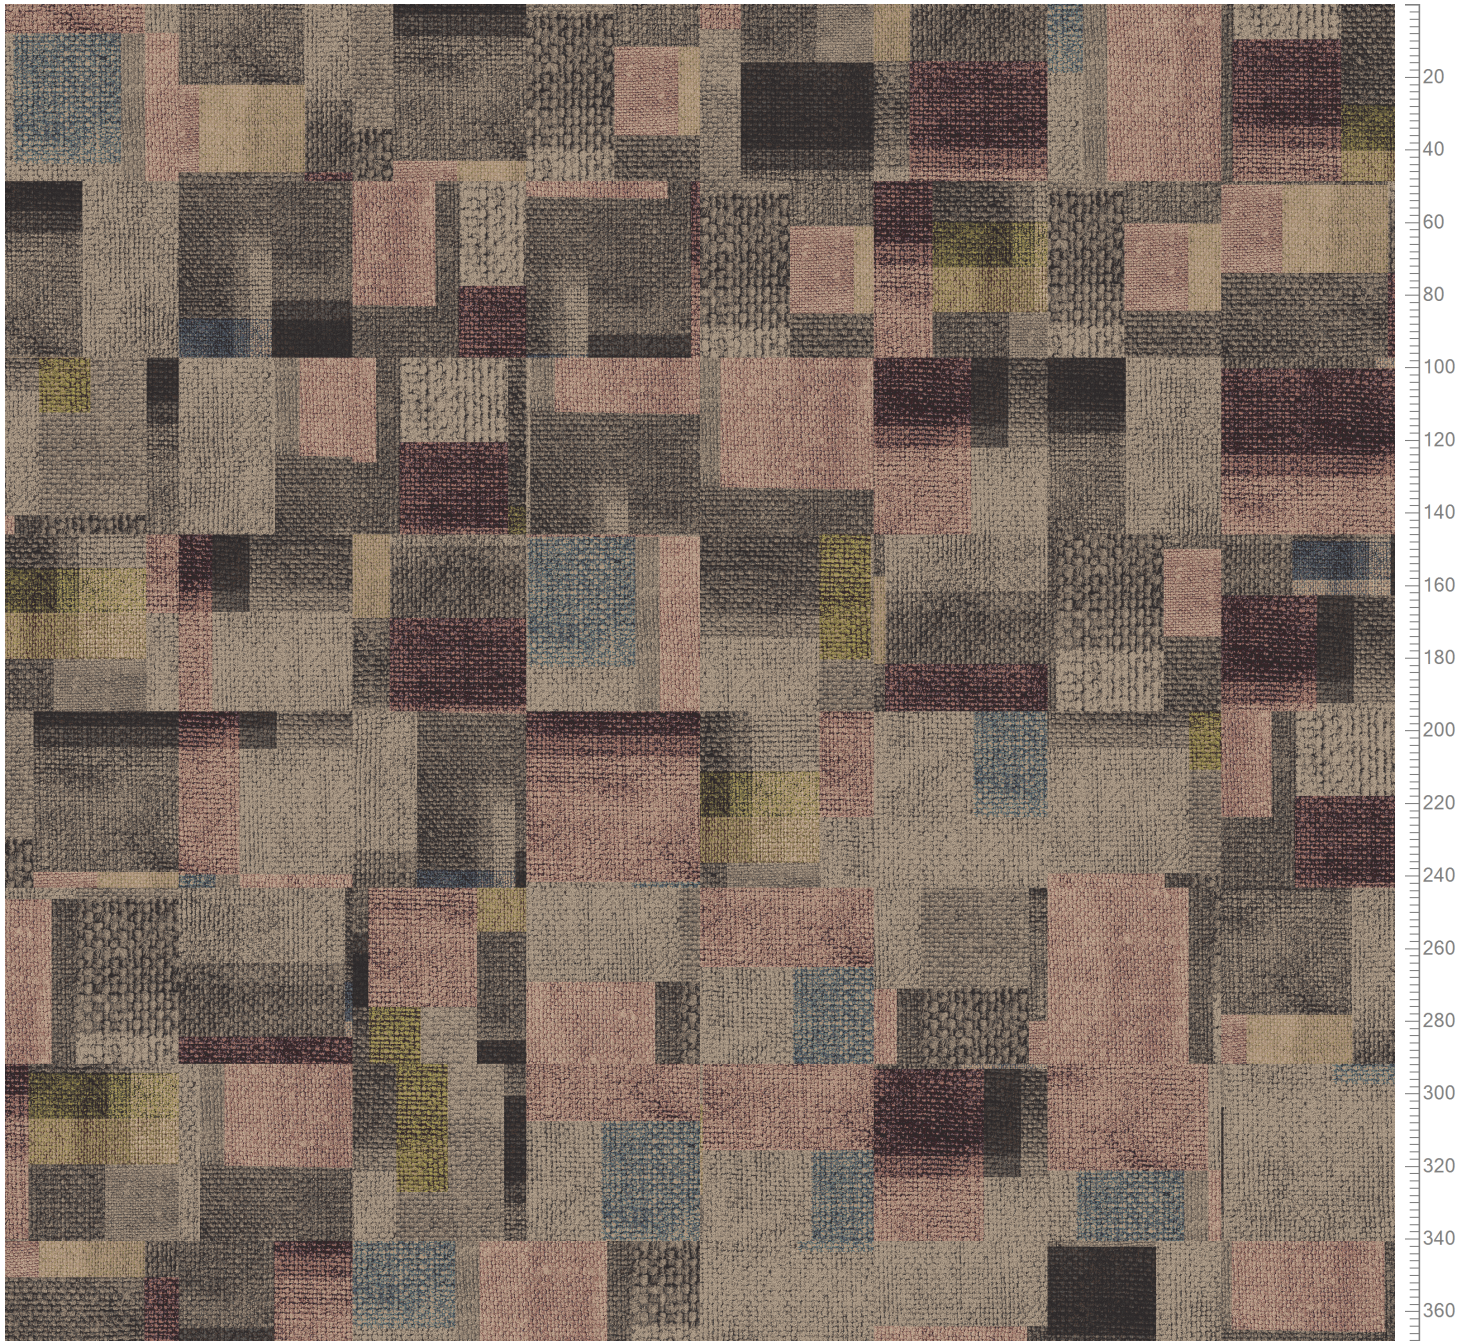

CANVAS COLLAGE - Rewoven
Standard Palette 5575
Tile simulation. Monolithic. 48X48 cm

Repeat: X=390.1cm Y=390.1cm

@-0	A-1	B-2	C-3	D-4	E-5	F-6	G-7	H-8	I-9	J-10	K-11	L-12	M-13	N-14	O-15
	K28328 5575-BC1 11.58%	K28378 5575-BC3 27.56%	5575AC19 Accent 19 7.61%	K28374 5575-BC4 4.20%	5575AC22 Accent 22 1.61%	5575AC22 Accent 22 2.63%	K28366 5575-BC5 3.36%	K28366 5575-BC5 3.36%		K28328 5575-BC1 5.26%	K28329 5575-BC2 3.20%	5575AC38 Accent 38 2.12%	5575AC43 Accent 43 3.73%	5575AC40 Accent 40 6.05%	5575AC30 Accent 30 1.96%
16	17	18	19	20	21	22	23	24	25	26	27	28	29	30	31
K28368 5575-BC12 2.88%	K28366 5575-BC5 2.92%		K28328 5575-BC1 0.23%	K28329 5575-BC2 1.40%	5575AC24 Accent 24 0.07%	5575AC24 Accent 24 0.59%	K28380 5575-BC7 0.75%	5575AC40 Accent 40 0.36%	5575AC26 Accent 26 0.81%	K28366 5575-BC5 0.62%					
	33	34	35	36	37	38	39	40		42	43	44	45	46	47
	K28328 5575-BC1 0.46%	K28329 5575-BC2 1.58%	5575AC15 Accent 15 0.44%	5575AC54 Accent 54 0.09%	5575AC55 Accent 55 0.40%	5575AC53 Accent 53 0.39%	5575AC40 Accent 40 0.17%	K28368 5575-BC12 0.09%		K28328 5575-BC1 0.06%	K28329 5575-BC2 0.26%	5575AC53 Accent 53 0.54%	5575AC54 Accent 54 0.22%	5575AC55 Accent 55 0.60%	5575AC19 Accent 19 0.16%
48	49														
K28368 5575-BC12 0.24%	K28366 5575-BC5 0.39%														